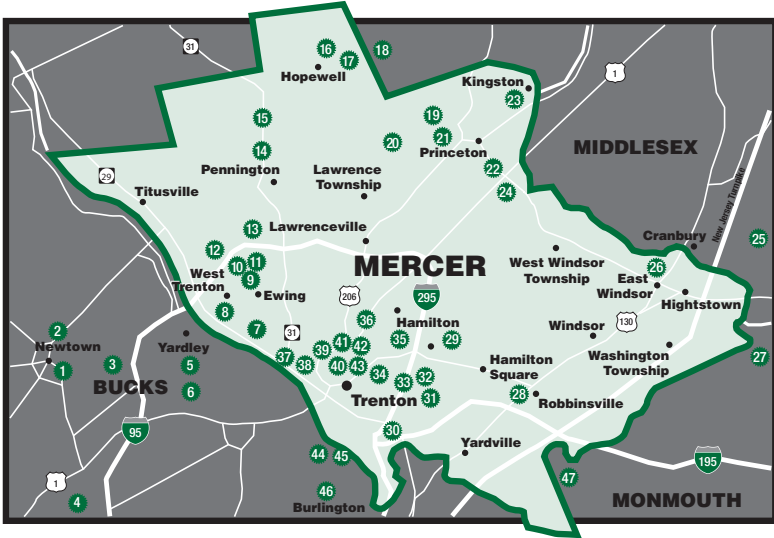

CLOTHING BOX LOCATIONS

1. 1 Lutheran Church of God's Love 791 Newtown-Yardley Road, Newtown, PA
2. 2 St Luke's Episcopal Church 100 East Washington Avenue, Newtown, PA
3. 3 Grey Nuns of the Sacred Heart 1750 Quarry Road, Yardley, PA
4. 4 Presbyterian Church of Levittown 5918 Emilie Road, Levittown, PA
5. 5 Abrams Hebrew Academy 31 West College Avenue, Lower Makefield
6. 6 Macclesfield Park 1000 River Road, Lower Makefield, PA
7. 7 Horizon NJ Health 210 Silvia Street, West Trenton
8. 8 Our Lady of Good Counsel 137 West Upper Ferry Road, West Trenton
9. 9 Princeton Van Service 64 Hillman Avenue, Ewing
10. 10 First Presbyterian Church 100 Scotch Road, Ewing
11. 11 Educational Testing Center (ETS) 1425 Lower Ferry Road, Ewing
12. 12 Mountain View Service Center 941 Bear Tavern Road, Ewing
13. 13 Buxton Boxes 1536 Lower Ferry Road, Ewing
14. 14 Agrain 278 North Main Street, Pennington
15. 15 Rosedale Mills 101 Route 31 North, Pennington
16. 16 Decorators Consignment Shop 52 Railroad Place, Hopewell
17. 17 D&R Greenway Land Trust Saint Michael's Farm Preserve, Parking Lot at Hopewell Princeton Road, Hopewell
18. 18 SAVE, A Friend to Homeless Animals 1010 Route 601 (Belle Mead-Blawenberg Road), Skillman
19. 19 Tenacre Foundation 953 Great Road, Princeton
20. 20 Educational Testing Center (ETS) Main Campus Rosedale Road, Princeton
21. 21 D&R Greenway Land Trust Johnson Education Center, 1 Preservation Place, Princeton
22. 22 Princeton University Parking Lot 23 off of Faculty Road, Princeton
23. 23 Kingston Presbyterian Church 4565 Route 27, Kingston
24. 24 Getty Service Station 3710 Route 1 North, Princeton
25. 25 Indyks Farms 595 Spotswood Englishtown Road, Monroe Township
26. 26 East Windsor Township Senior Center 60 Lanning Boulevard, East Windsor
27. 27 Kickin It Kids Learning Academy, Antbullying & Leadership Center 337 Iron Ore Road, Englishtown
28. 28 Robbinsville Fire Department 1149 US 130, Robbinsville
29. 29 Hamilton Public Library 1 Justice Samuel Alito Way, Hamilton Township
30. 30 Powerhouse Gym 127 Route 206, Trenton
31. 31 Getty Service Station 1870 Kuser Road, Hamilton
32. 32 Sabrina's Laundromat 1201 Whitehorse-Mercerville Road, Trenton
33. 33 Hamilton Ecological Facility Kuser Rd, between Estates Blvd & Whitehorse Ave, Hamilton
34. 34 Mercer County Technical Schools' Health Careers Center 1070 Klockner Road, Trenton
35. 35 Hamilton Washery 121 Graffam Avenue, Hamilton
36. 36 Roadmaster's Auto Repair 334 Mulberry Street, Trenton
37. 37 Trinity Episcopal Cathedral 801 West State Street, Trenton
38. 38 Shiloh Baptist Church 340 Calhoun Street, Trenton
39. 39 St. Francis Medical Center 601 Hamilton Avenue, Trenton
40. 40 Mercer County Community College Trenton Campus 102 North Broad Street, Trenton
41. 41 Lebanon Lodge #15 Craftsmen's Club 520 New Willow Street, Trenton
42. 42 Rescue Mission of Trenton 98 Carroll Street, Trenton
43. 43 Trenton Catholic Academy 175 Leonard Avenue, Trenton
44. 44 Riverview Studios 1 The Waterfront, Bordentown
45. 45 Holy Cross Lutheran Church 280 Crosswicks Road, Bordentown
46. 46 Fountain of Life Church 2035 Columbus Road, Burlington
47. 47 St. John the Baptist Roman Catholic Church 1282 Yardville-Allentown Road, Allentown