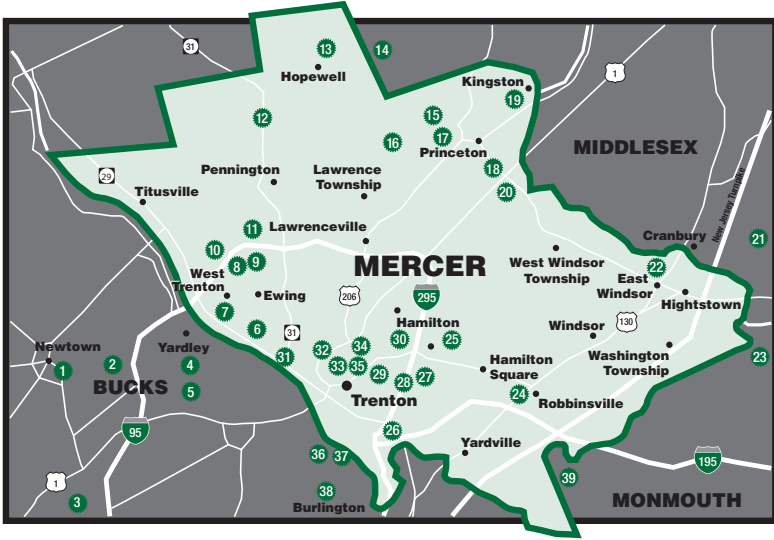

CLOTHING BOX LOCATIONS

1. 1 Lutheran Church of God's Love 791 Newtown-Yardley Road, Newtown, PA
2. 2 Grey Nuns of the Sacred Heart 1750 Quarry Road, Yardley, PA
3. 3 Presbyterian Church of Levittown 5918 Emilie Road, Levittown, PA
4. 4 Abrams Hebrew Academy 31 West College Avenue, Lower Makefield
5. 5 Macclesfield Park 1000 River Road, Lower Makefield, PA
6. 6 Horizon NJ Health 210 Silvia Street, West Trenton
7. 7 Our Lady of Good Counsel 137 West Upper Ferry Road, West Trenton
8. 8 First Presbyterian Church 100 Scotch Road, Ewing
9. 9 Educational Testing Center (ETS) 1425 Lower Ferry Road, Ewing
10. 10 Mountain View Service Center 941 Bear Tavern Road, Ewing
11. 11 Buxton Boxes 1536 Lower Ferry Road, Ewing
12. 12 Rosedale Mills 101 Route 31 North, Pennington
13. 13 Decorators Consignment Shop 52 Railroad Place, Hopewell
14. 14 SAVE, A Friend to Homeless Animals 1010 Route 601 (Belle Mead-Blawenberg Road), Skillman
15. 15 Tenacre Foundation 953 Great Road, Princeton
16. 16 Educational Testing Center (ETS) Main Campus Rosedale Road, Princeton
17. 17 D&R Greenway Land Trust Johnson Education Center, 1 Preservation Place, Princeton
18. 18 Princeton University Parking Lot 23 off of Faculty Road, Princeton
19. 19 Kingston Presbyterian Church 4565 Route 27, Kingston
20. 20 Getty Service Station 3710 Route 1 North, Princeton
21. 21 Indyks Farms 595 Spotswood Englishtown Road, Monroe Township
22. 22 East Windsor Township Senior Center 60 Lanning Boulevard, East Windsor
23. 23 Kickin It Kids Learning Academy, Antbullying & Leadership Center 337 Iron Ore Road, Englishtown
24. 24 Robbinsville Fire Department 1149 US 130, Robbinsville
25. 25 Hamilton Public Library 1 Justice Samuel Alito Way, Hamilton Township
26. 26 Powerhouse Gym 127 Route 206, Trenton
27. 27 Sabrina's Laundromat 1201 Whitehorse-Mercerville Road, Trenton
28. 28 Hamilton Ecological Facility Kuser Rd, between Estates Blvd & Whitehorse Ave, Hamilton
29. 29 Mercer County Technical Schools' Health Careers Center 1070 Klockner Road, Trenton
30. 30 Hamilton Washery 121 Graffam Avenue, Hamilton
31. 31 Trinity Episcopal Cathedral 801 West State Street, Trenton
32. 32 St. Francis Medical Center 601 Hamilton Avenue, Trenton
33. 33 Mercer County Community College Trenton Campus 102 North Broad Street, Trenton
34. 34 Rescue Mission of Trenton 98 Carroll Street, Trenton
35. 35 Trenton Catholic Academy 175 Leonard Avenue, Trenton
36. 36 Riverview Studios 1 The Waterfront, Bordentown
37. 37 Holy Cross Lutheran Church 280 Crosswicks Road, Bordentown
38. 38 Fountain of Life Church 2035 Columbus Road, Burlington
39. 39 St. John the Baptist Roman Catholic Church 1282 Yardville-Allentown Road, Allentown

Other Locations:

Fellowship Baptist Church / 22 Zulker Road, West Berlin
Sayre Woods Baptist Church / 2290 US Route 9, Old Bridge